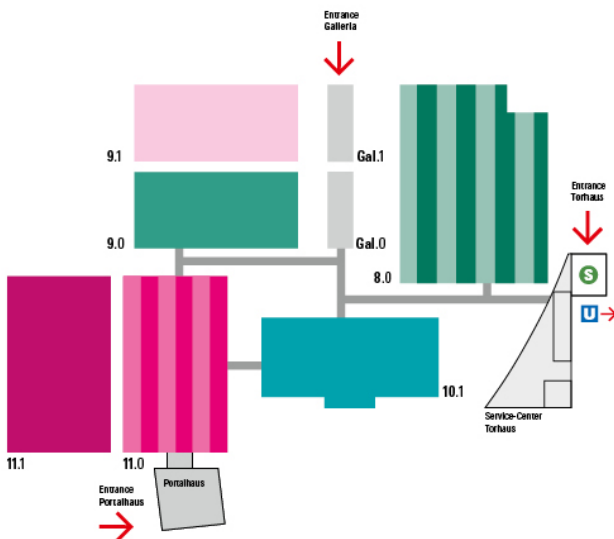

Your entry ticket is personalised and therefore not transferable. When printed, this can be used in conjunction with your ID card for free travel to and from the event on busses, trains and trams within the Rhine-Main Transport Association area (Rhein-Main-Verkehrsverbund www.rmv.de). The entry ticket cannot be refunded or exchanged according to the general terms and conditions of Messe Frankfurt. Rules and regulations of Messe Frankfurt Venue GmbH must be observed.

tendence

D Dauerkarte unverkäuflich
season ticket not for sale
24.06. - 27.06.2017

1 3003 4468 5429

Dorota
Idzikowska

Targi Frankfurt Przedstawicielstwo w
Polsce - Piotr Lukaszewicz

Gültig
24.06. - 27.06.2017

tendence
24–27.6.2017

Opening times

Saturday to Monday, 24–26.6.2017: 9 am–6 pm
Tuesday, 27.6.2017: 9 am–5 pm

- Gift Classics 9.1
- Young Gifts 11.0
- Culinary Gifts 11.0
- Accessories & Jewellery 11.1

- Lovely Home 8.0
- Seasonal Decoration 8.0
- Pure & Elegant 9.0
- International Sourcing 10.1

Download the free Tendence Navigator App:
tendence.messefrankfurt.com/app

Bitte falten Sie Ihren Ausdruck/ Please fold your printout
so passt er in die dafür vorgesehene Ausweishülle./ so it fits in the badge.
Diese bekommen Sie am Eingang./ You can obtain this at the entrance.